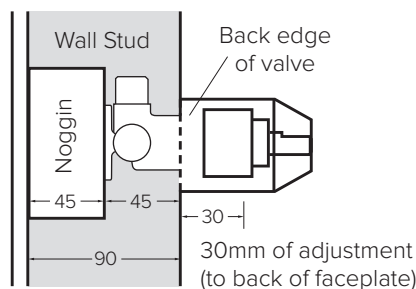

BLACK:
41780.13

GUN METAL:
41780.29

BRUSHED BRASS:
41780.07

30MM ADJUSTMENT RANGE

The Mains Pressure shower mixer features a 30mm adjustment range allowing for different installation requirements and thickness of wall/cladding materials.

OPTIONAL 13MM EXTENSION KIT

43mm of adjustment (to the back of faceplate) can be achieved using the 13mm extension kit. Code: **43472.00**

Note: Compatible with 40mm Mains Pressure Valve only

KITCHEN MIXERS